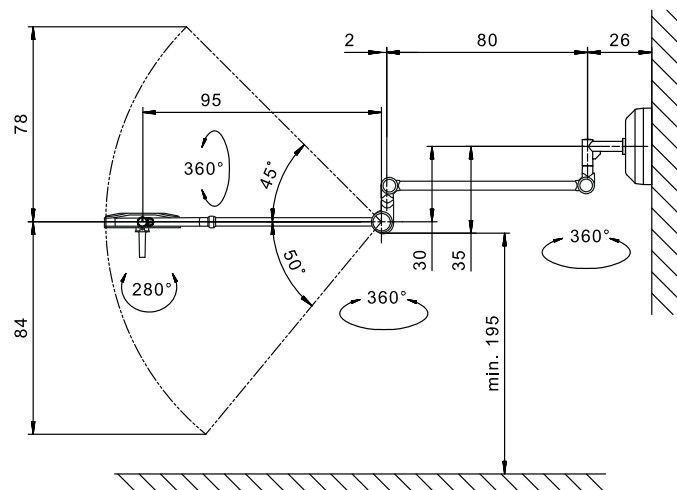

TRIANGO 80-1 W

TECHNICAL DATA

FITTED WITH	1 x LED module
LUMINOUS POWER	80 000 lux / 1,0 m *
COLOR TEMPERATURE	4 500 K *
ILLUMINANCE FIELD 1,0 m	ø 18 cm*
DEPTH OF ILLUMINATION	2,4 m
COLOR RENDERING INDEX	CRI > 95
OPERATION EQUIPMENT	Electronic converter
VOLTAGE	100-240 V; 50/60 Hz
CORD LENGTH	Direct power supply
LUMINAIRE BODY	Polycarbonate & acrylonitrile butadiene styrene copolymer (PC & ABS)
WEIGHT (NET)	13,5 kg
POWER CONSUMPTION	30 Watt
USAGE	Rotary switch on the luminaire head
TECHNOLOGY	Single-pole secondary
BALANCE OF ARTICULATION JOINTS	Spring (weight compensation)
CLASS OF PROTECTION	I
PROTECTION RATING	IP 43 (illumination head)
STANDARDS MET	EN 60601-1, EN 60601-2-41
SPECIAL FEATURES	Continuously dimmable, sterilizable handle, maintenance-free
MOUNTING	Wall mount
ACCESSORIES	Sterilizable handle, disposable cover for handle
ORDER NUMBER	D161.360.00-00808986

TREATMENT LIGHT

LIGHT DISTRIBUTION

TECHNICAL DRAWING

measurements in centimeters

* -10% / +20% tolerance