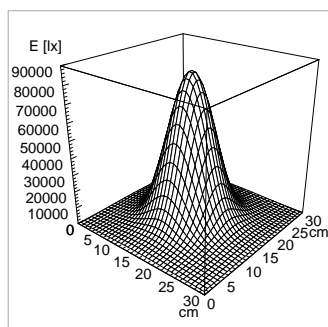

TRIANGO 80-1 W

TECHNICAL DATA

FITTED WITH	1 x LED module
LUMINOUS POWER	80 000 lux / 1,0 m *
COLOR TEMPERATURE	4 500 K *
ILLUMINANCE FIELD 1,0 m	ø 18 cm*
DEPTH OF ILLUMINATION	2,4 m
COLOR RENDERING INDEX	CRI > 95
OPERATION EQUIPMENT	Electronic converter
VOLTAGE	100-240 V; 50/60 Hz
CORD LENGTH	Direct power supply
LUMINAIRE BODY	Polycarbonate & acrylonitrile butadiene styrene copolymer (PC & ABS)
WEIGHT (NET)	13,5 kg
POWER CONSUMPTION	30 Watt
USAGE	Rotary switch on the luminaire head
TECHNOLOGY	Single-pole secondary
BALANCE OF ARTICULATION JOINTS	Spring (weight compensation)
CLASS OF PROTECTION	I
PROTECTION RATING	IP 43 (illumination head)
STANDARDS MET	EN 60601-1, EN 60601-2-41
SPECIAL FEATURES	Continuously dimmable, sterilizable handle, maintenance-free
MOUNTING	Wall mount
ACCESSORIES	Sterilizable handle, disposable cover for handle
ORDER NUMBER	D161.360.00-00808986

TREATMENT LIGHT

LIGHT DISTRIBUTION

TECHNICAL DRAWING

measurements in centimeters

* -10% / +20% tolerance