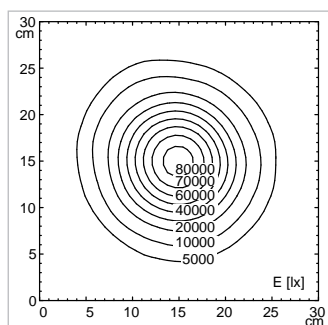

TRIANGO 80-1 W

TECHNICAL DATA

FITTED WITH	1 x LED module
LUMINOUS POWER	80 000 lux / 1,0 m *
COLOR TEMPERATURE	4 500 K *
ILLUMINANCE FIELD 1,0 m	ø 18 cm*
DEPTH OF ILLUMINATION	2,4 m
COLOR RENDERING INDEX	CRI > 95
OPERATION EQUIPMENT	Electronic converter
VOLTAGE	100-240 V; 50/60 Hz
CORD LENGTH	Direct power supply
LUMINAIRE BODY	Polycarbonate & acrylonitrile butadiene styrene copolymer (PC & ABS)
WEIGHT (NET)	13,5 kg
POWER CONSUMPTION	30 Watt
USAGE	Rotary switch on the luminaire head
TECHNOLOGY	Single-pole secondary
BALANCE OF ARTICULATION JOINTS	Spring (weight compensation)
CLASS OF PROTECTION	I
PROTECTION RATING	IP 43 (illumination head)
STANDARDS MET	EN 60601-1, EN 60601-2-41
SPECIAL FEATURES	Continuously dimmable, sterilizable handle, maintenance-free
MOUNTING	Wall mount
ACCESSORIES	Sterilizable handle, disposable cover for handle
ORDER NUMBER	D161.360.00-00808986

TREATMENT LIGHT

LIGHT DISTRIBUTION

TECHNICAL DRAWING

measurements in centimeters

* -10% / +20% tolerance